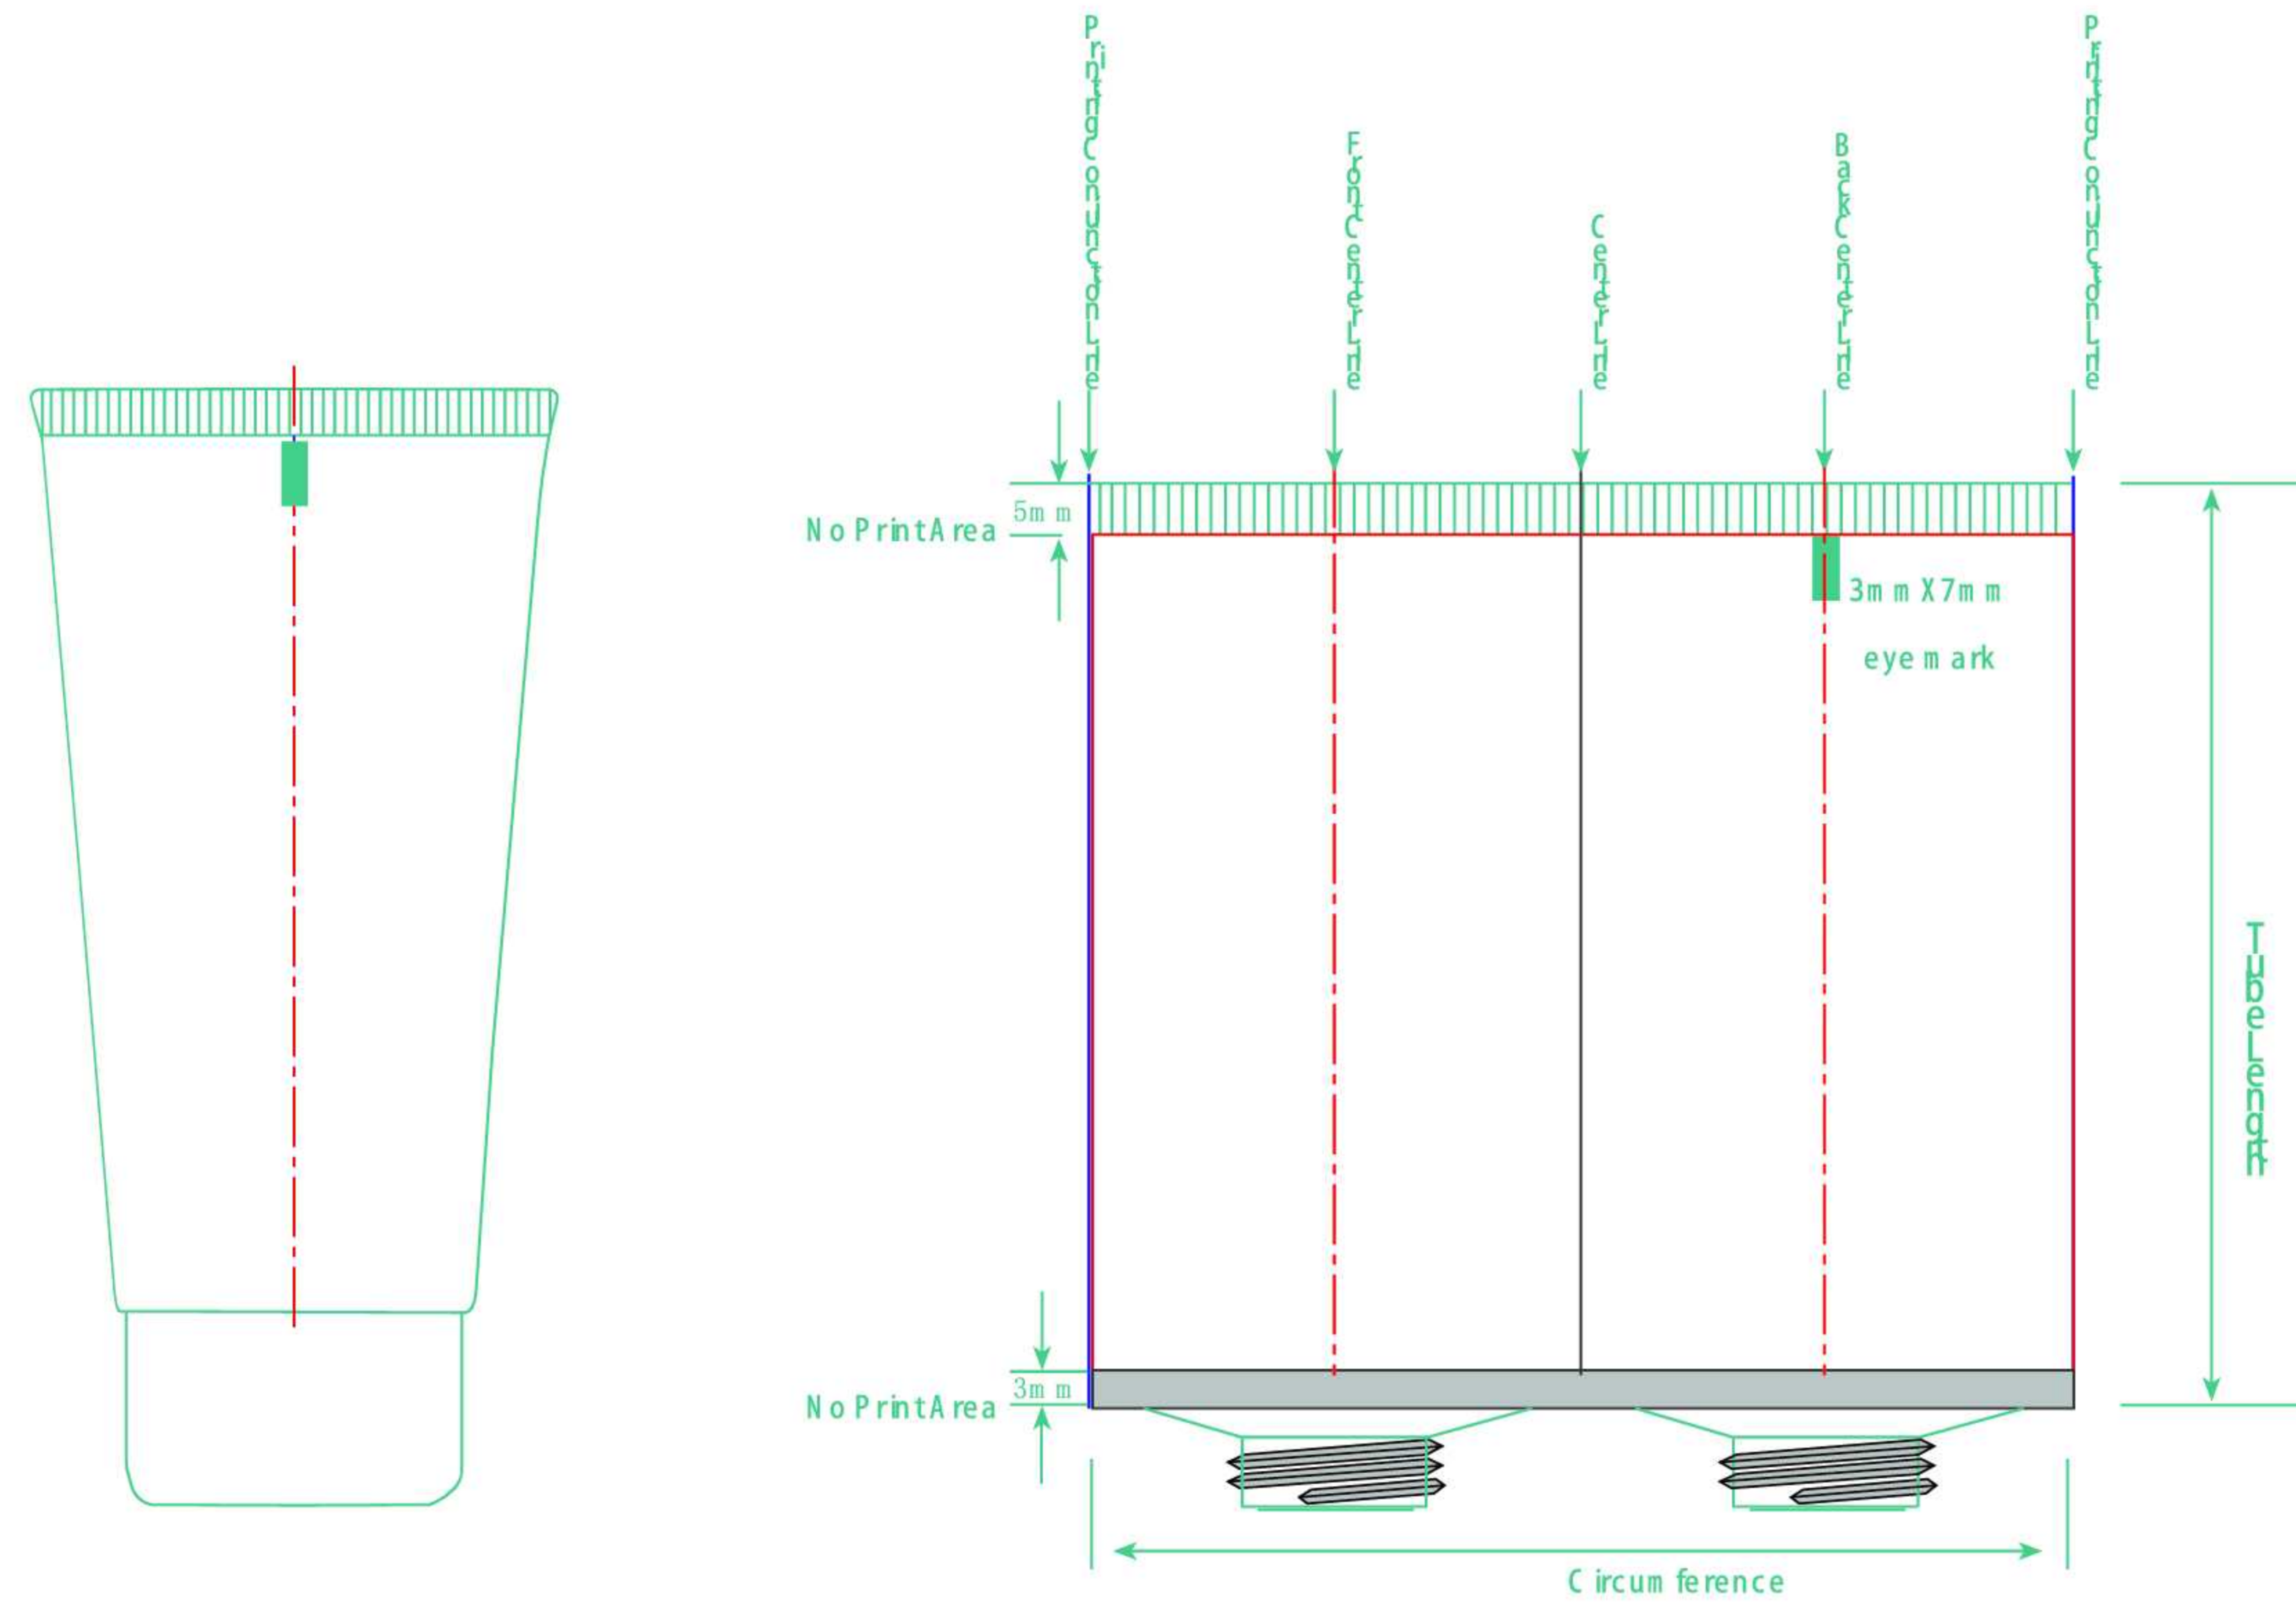

08 Printing Area on Tube