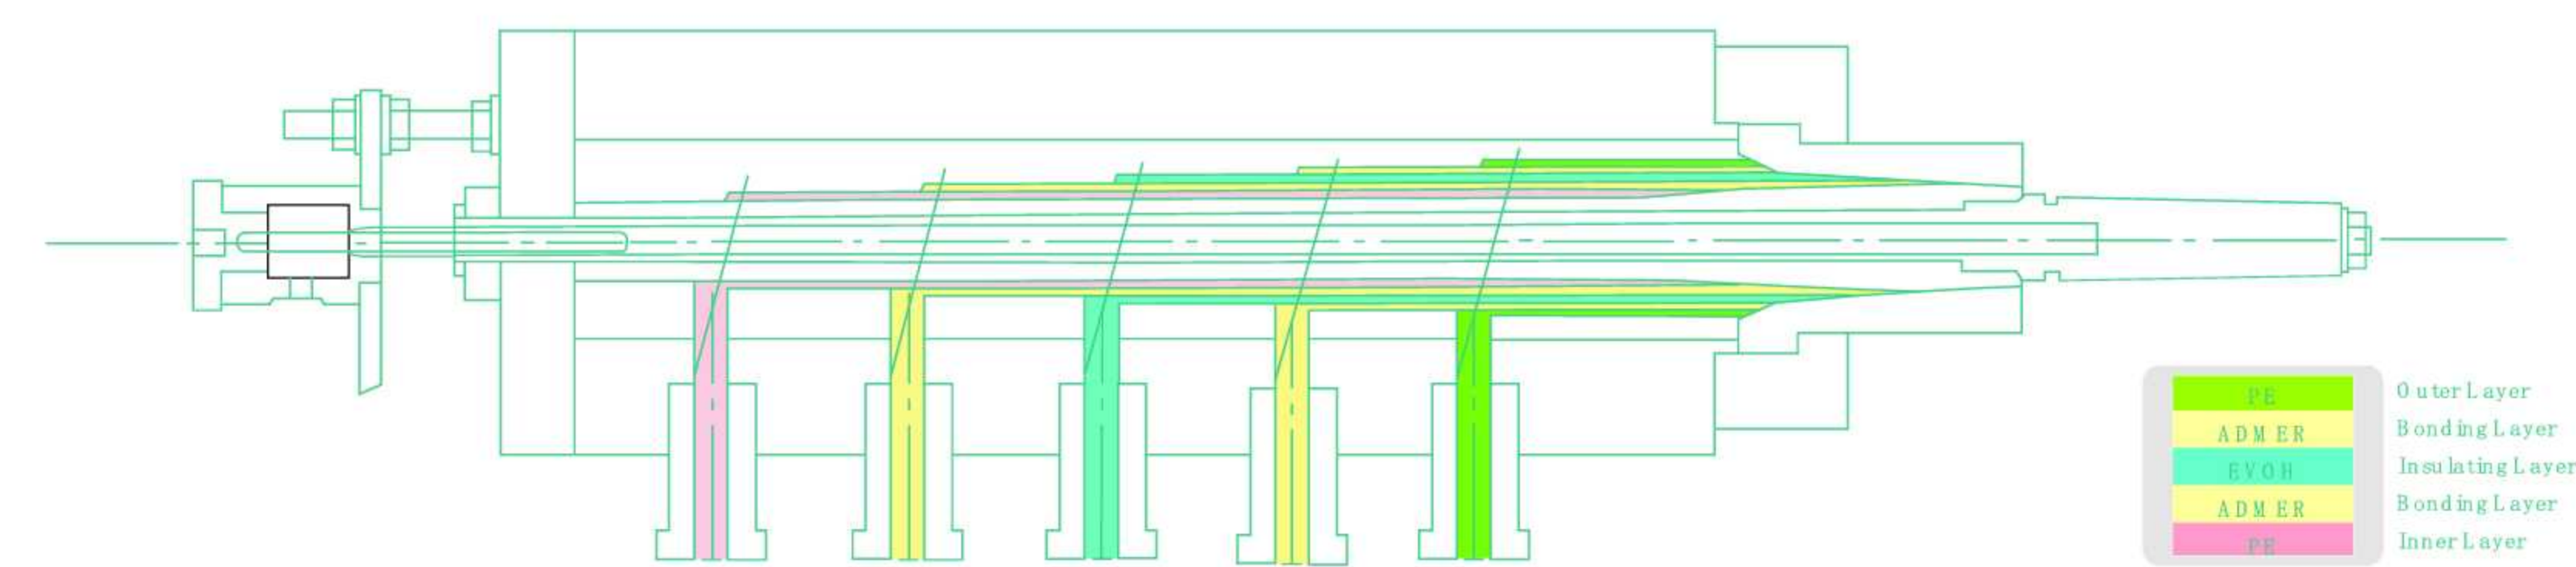

Schematic of Five-layer Compound Tubing