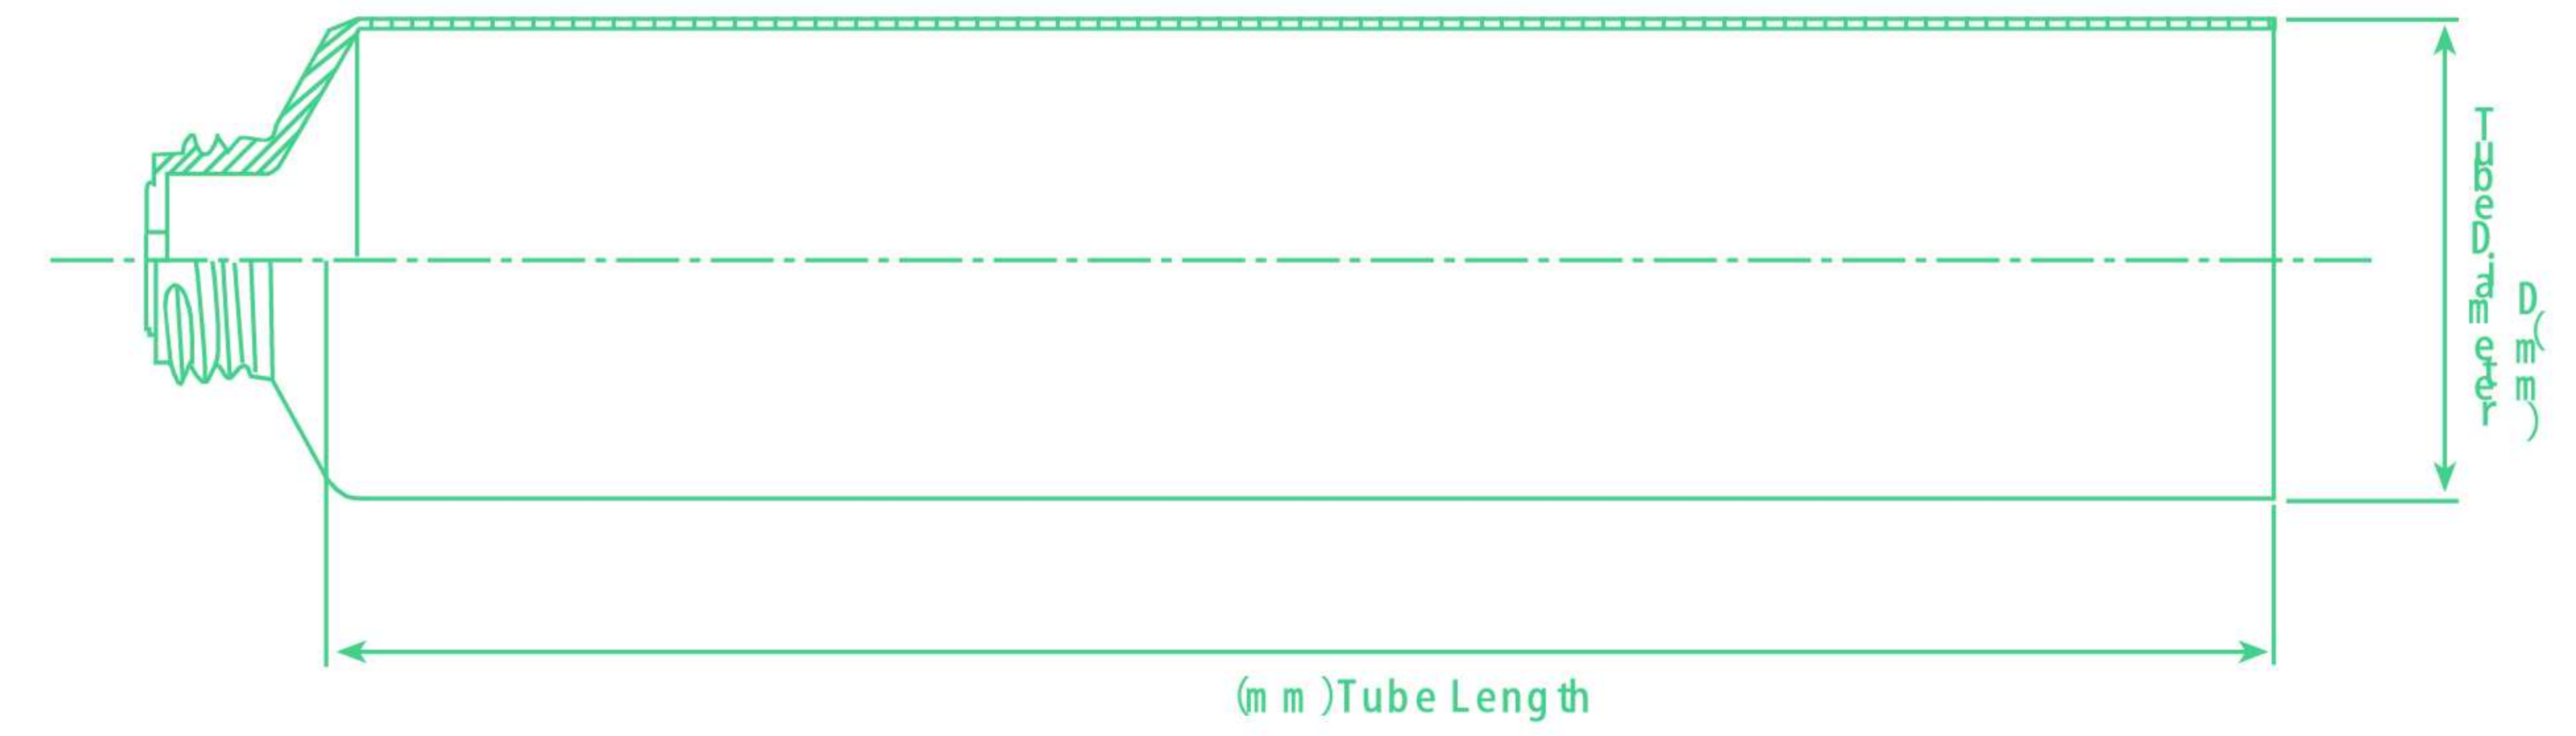

09 Printing Area on Tube